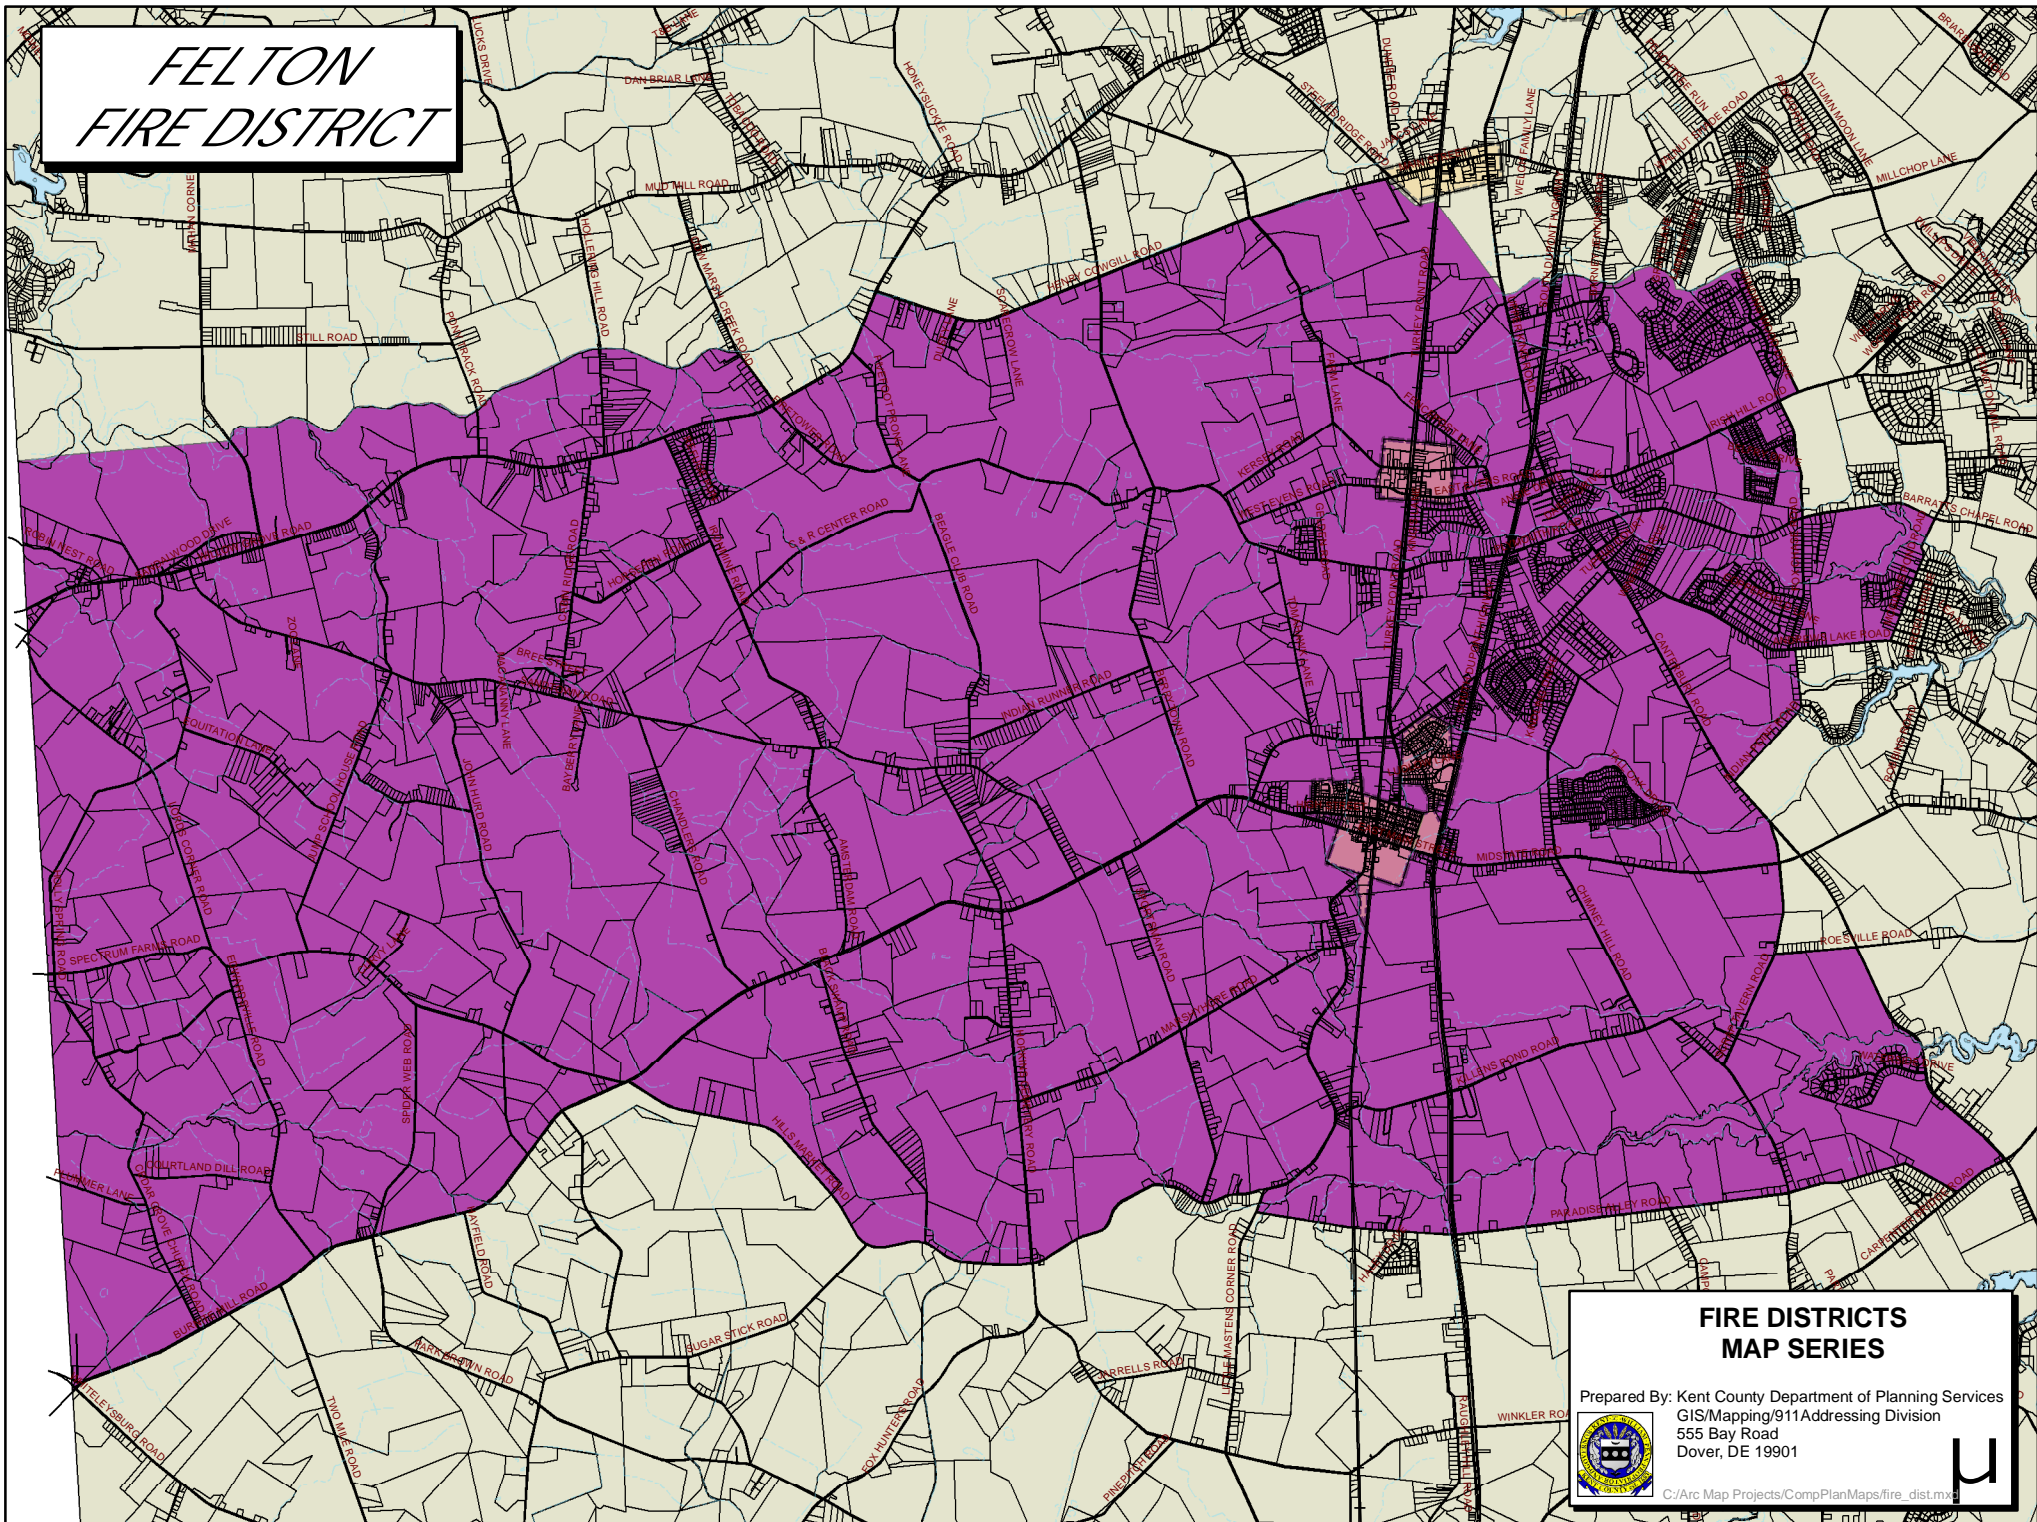

FELTON FIRE DISTRICT

FIRE DISTRICTS MAP SERIES

Prepared By: Kent County Department of Planning Services
GIS/Mapping/911 Addressing Division
555 Bay Road
Dover, DE 19901

C:/Arc Map Projects/CompPlanMaps/fire_dist.mxd